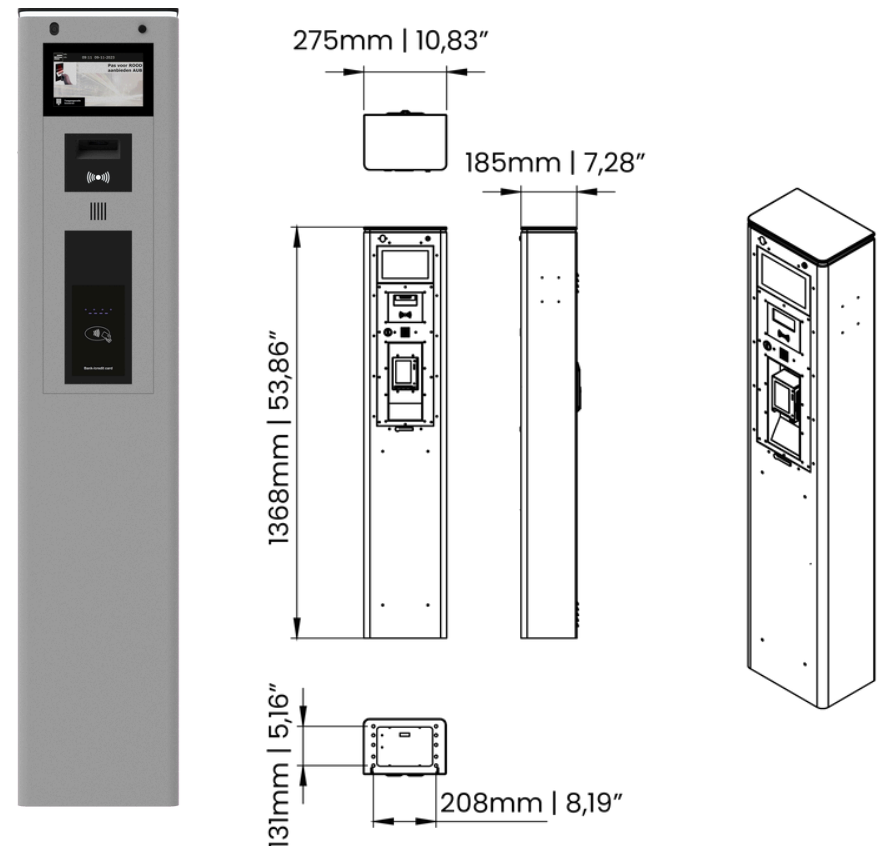

## IP2 COMPACT

in | out | access

- One uniform station for all your facilities
- Modular & Expandable
- Intuitive 7" touchscreen
- Suitable for ticketless entry/exit and access

## Standard

- 7" TFT touchscreen
- Terminal door at the rear with cylinder lock
- Fan heater with temperature control
- Camera preparation
- Intercom preparation
- Aluminium housing with anti corrosion treatment and powder coat finish
- Housing in RAL9007 and RAL9004

## Optional

- LED contour lighting in white
- Barcode / QR code open air scanner
- Modules for debit and credit card processing
- Multi tech prox card reader
- Pinhole camera with high resolution
- Intercom with VoIP or SIP communication via TCP / IP
- Without 7" TFT touch screen, access validation via green / red LED contour lighting
- Forced air flow
- 3-point lock terminal door
- Raised base for access terminal (300mm)
- Outdoor set
- Metal-frame foundation
- Housing in RAL color of choice

## Dimensions

- 1368 (H) x 275 (W) x 185 (D) mm
- 53,86 (H) x 10,83 (W) x 7,28 (D) inch

Power supply  
**120 - 230 VAC**

Max. consumption  
**450 VA**

Weight  
**~ 22 kg**  
**~ 48,5 lb**